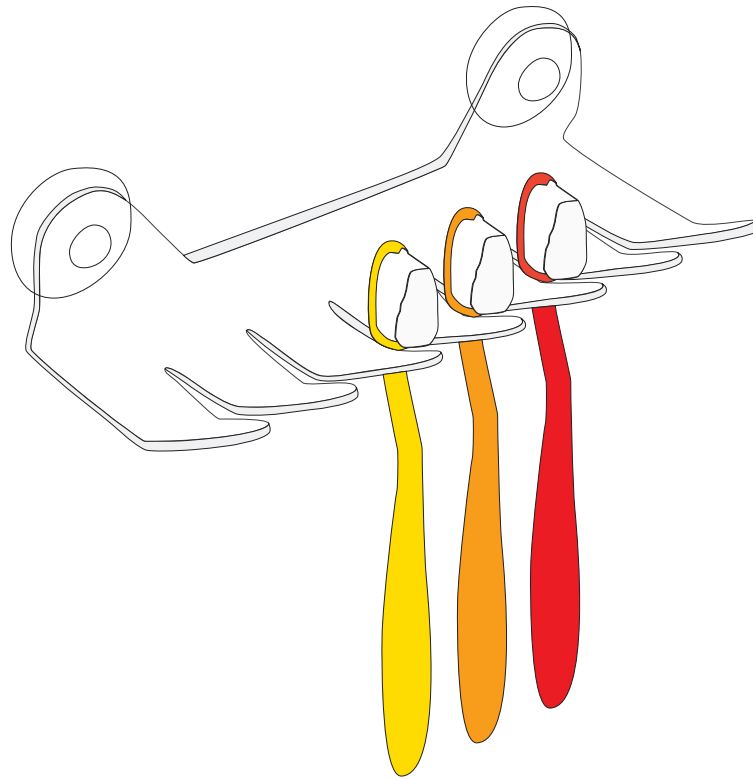

Guru - storage for toothbrushes

Shelf Guru maintains hygienic and practical storage for toothbrushes and allows the toothbrushes to be kept separated from each other and to dry quickly.

Guru is easy to keep clean and fits up to six toothbrushes or/and toothpaste tube. Also well suited for the extra brush heads that comes with electric toothbrushes.

To be mounted with suction caps on even surfaces such as tiles and glass. When mounted with screws Guru can be used also on uneven surfaces.

Design - Björn Stillefors & Jörgen Pudeck

Material - 4 mm transparent acrylic plastic

Colours - non coloured, grey, fluorescent blue, fluorescent orange

Measurements - 15 x 9,5 x 5,5 cm (6 x 3.7 x 2 in) 5 x 5,5 cm

FORM NASIELSKY

Kolmårdsgränd 8 SE-117 27 Stockholm Sweden www.nasielsky.se

T +46 (0) 8 668 25 34 F +46 (0) 8 84 50 99 form@nasielsky.se